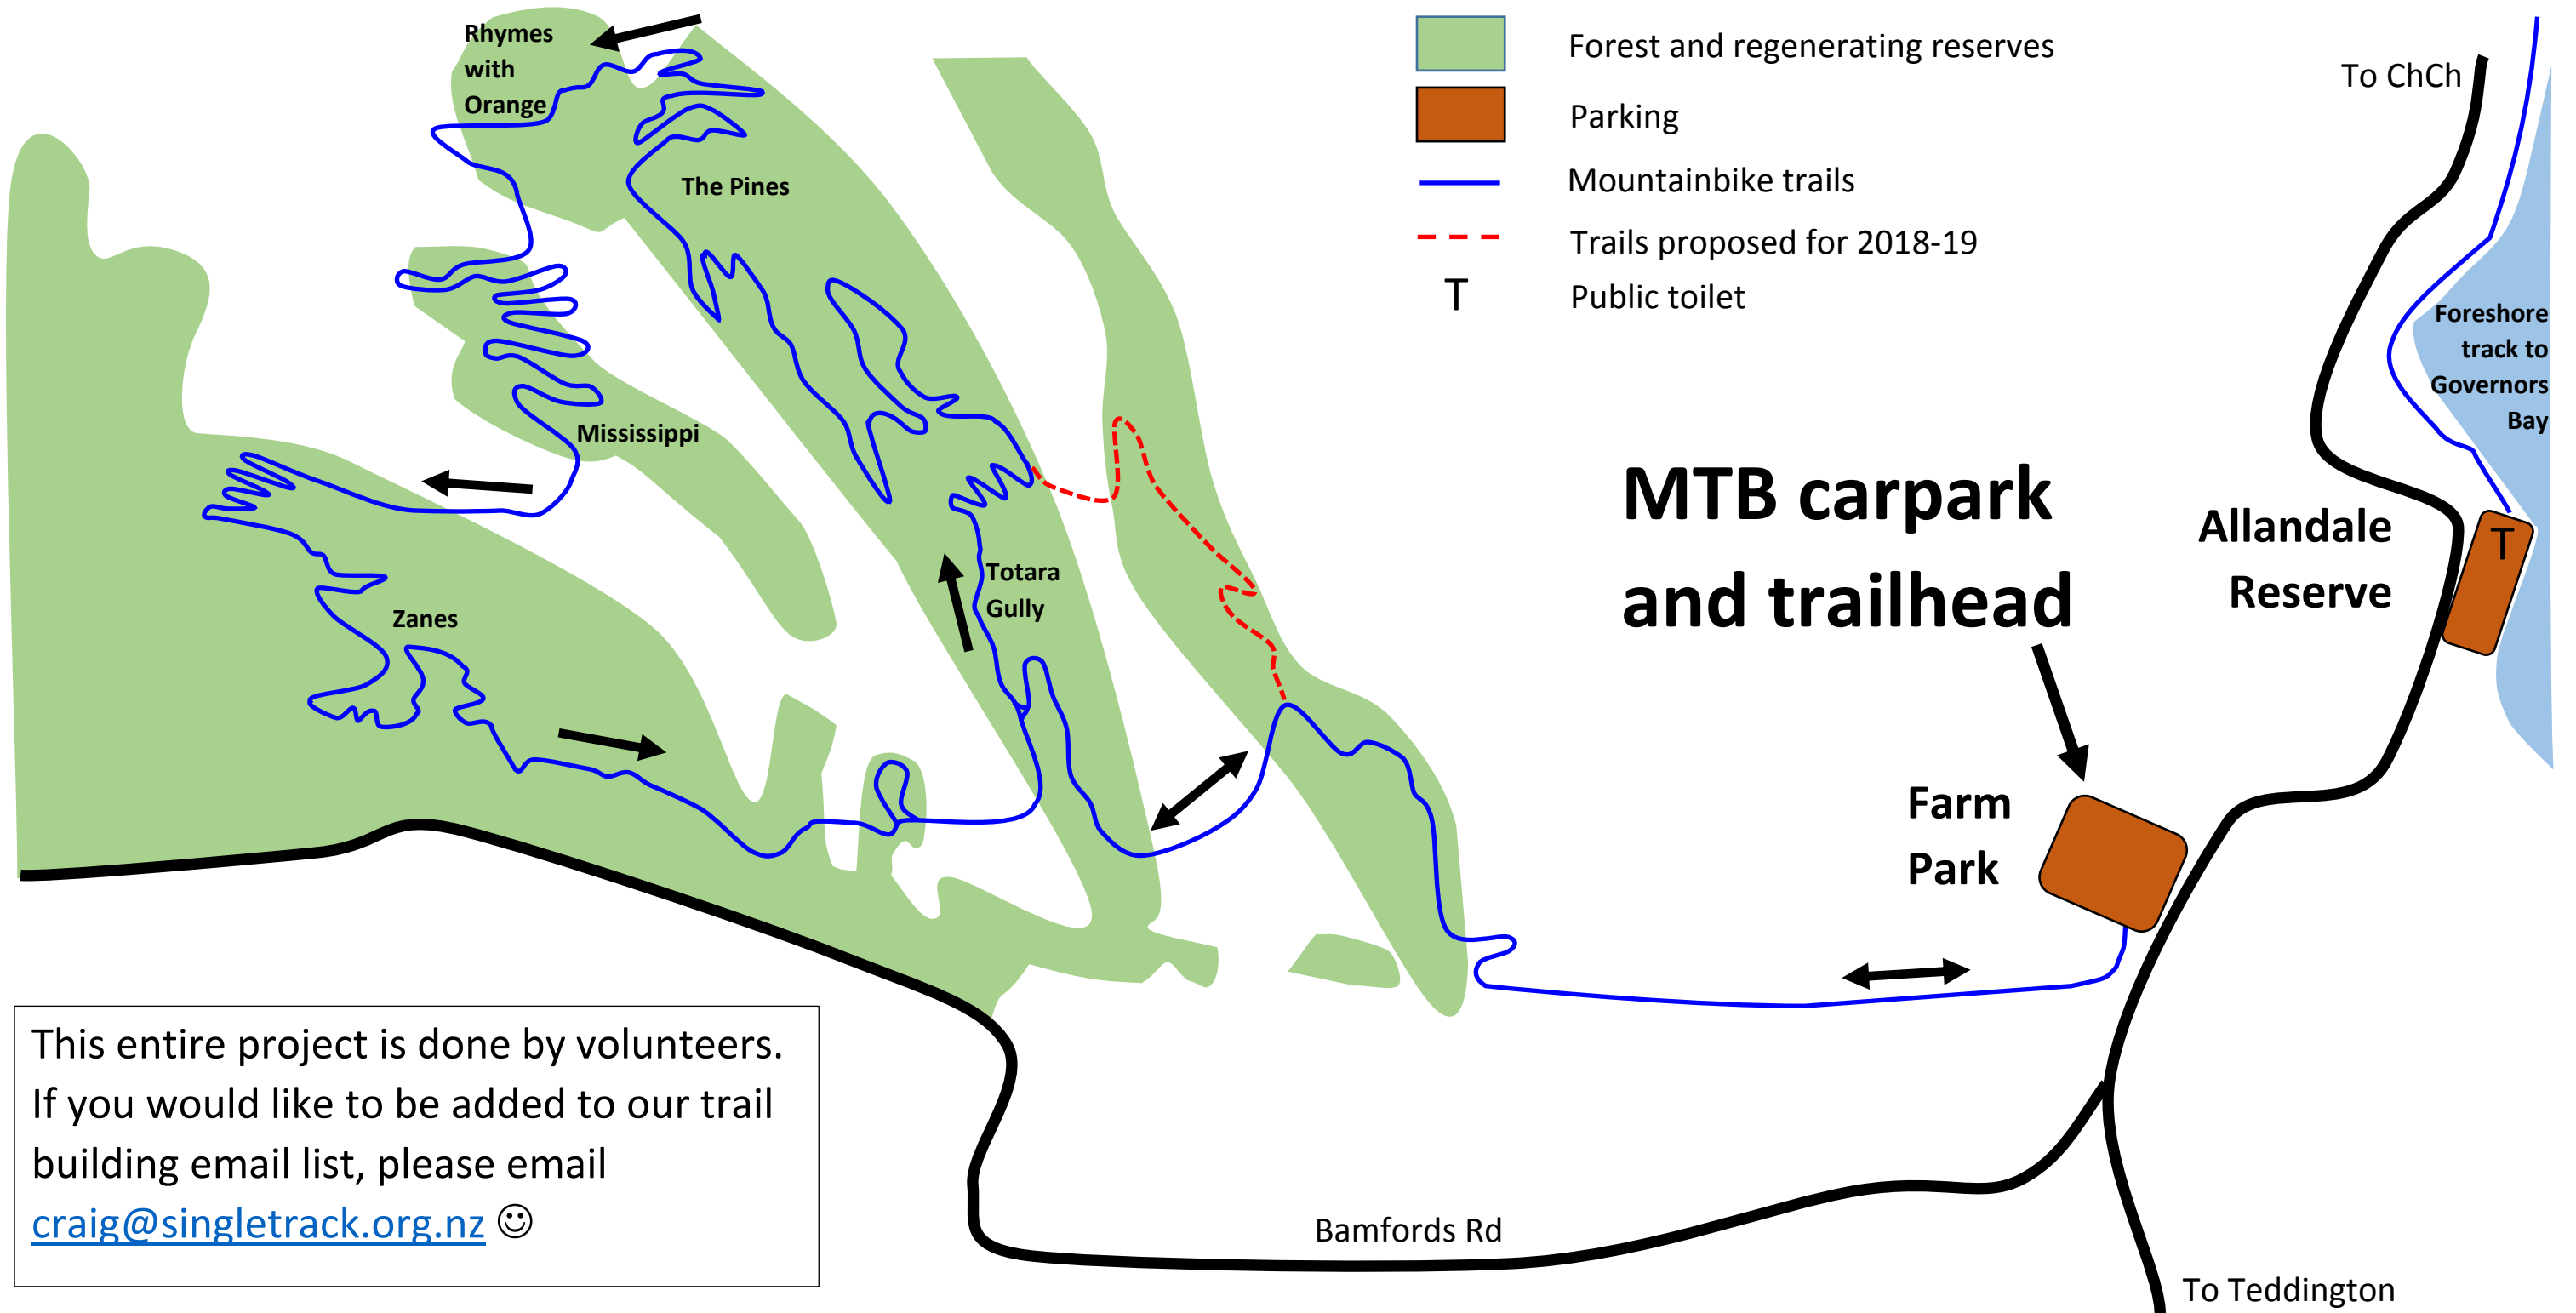

# Living Springs Mountainbike Trails

Christchurch Singletrack Club, [www.singletrack.org.nz](http://www.singletrack.org.nz)

This entire project is done by volunteers. If you would like to be added to our trail building email list, please email [craig@singletrack.org.nz](mailto:craig@singletrack.org.nz) ☺