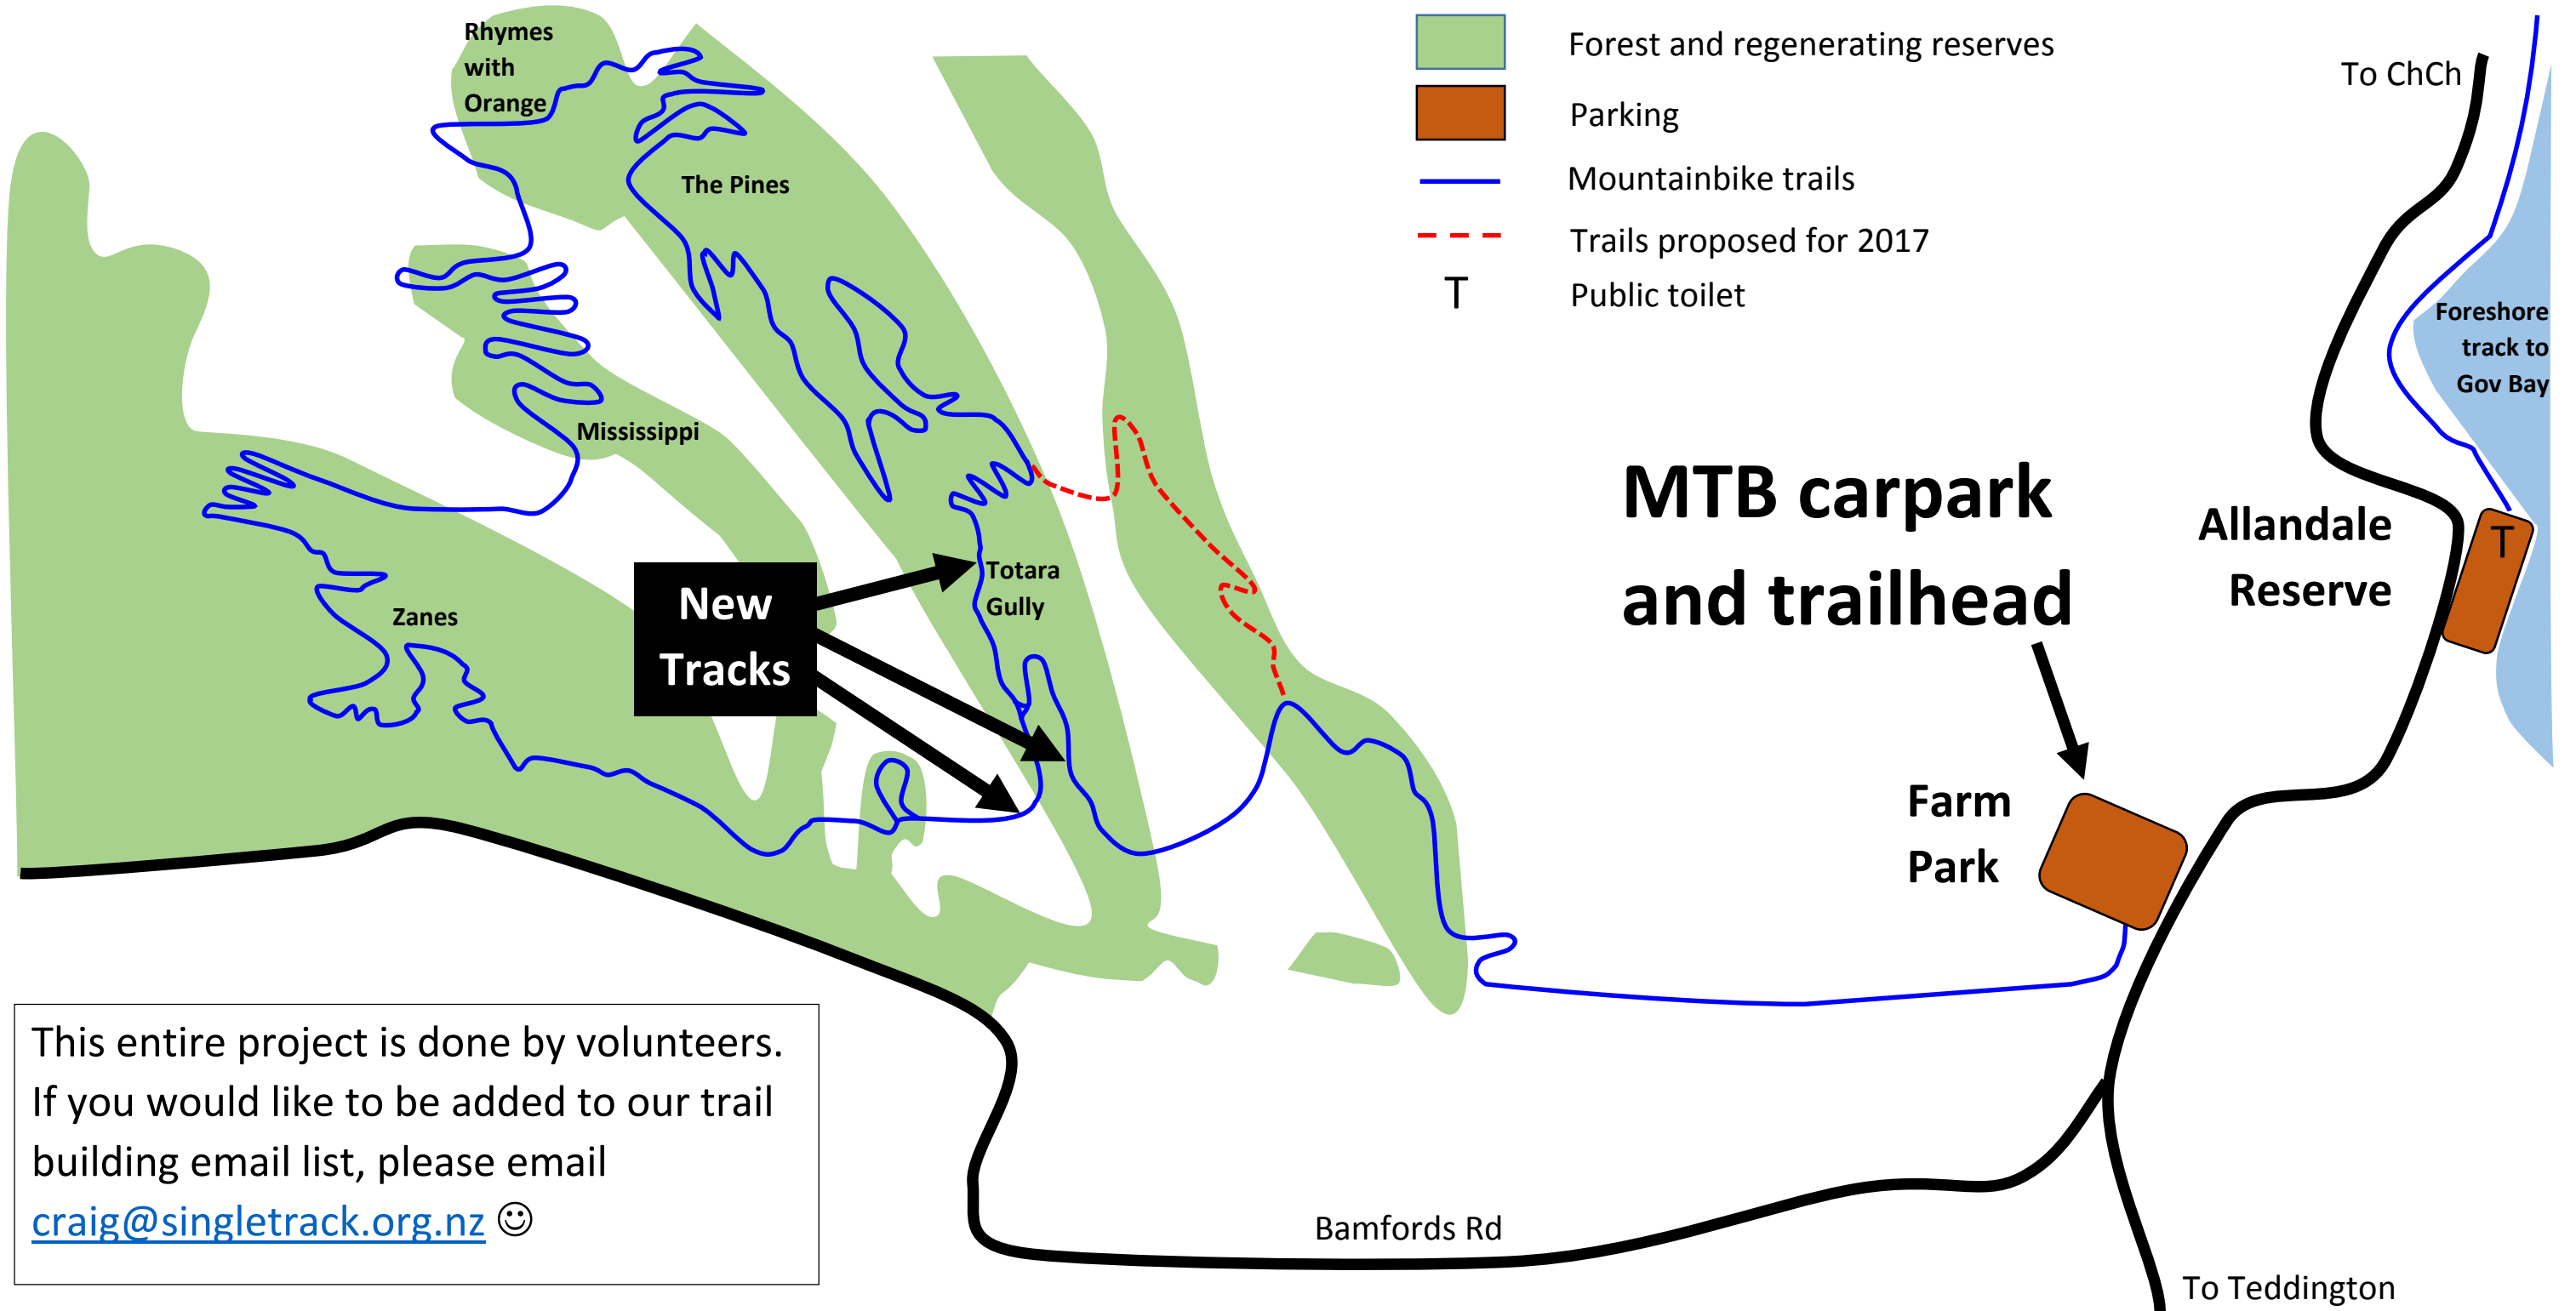

Living Springs Mountainbike Trails

Christchurch Singletrack Club, www.singletrack.org.nz

This entire project is done by volunteers. If you would like to be added to our trail building email list, please email craig@singletrack.org.nz ☺